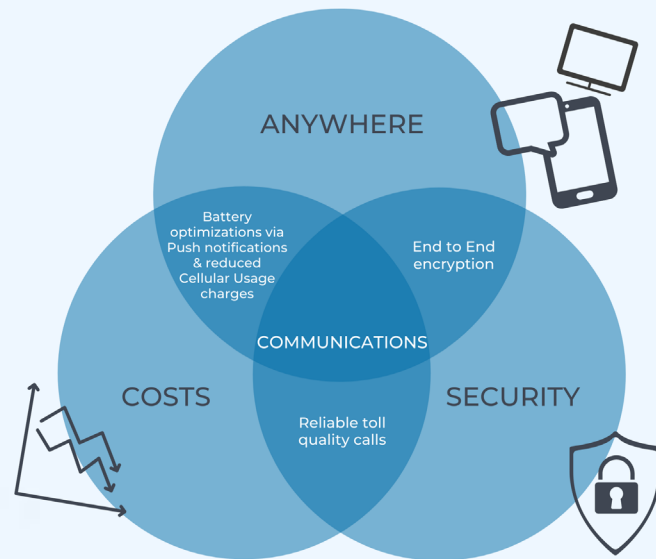

TELEPHONY APPLICATION FOR SMARTPHONE AND DESKTOP COMPUTER

BRING YOUR OFFICE WITH YOU!

SCOPCOMM™

COMMUTING TO WORK
OR
WORKING REMOTELY

Our **SCOPCOMM** softphones, adapted to our communication platform **SCOPEL IPBX**, are available on **iOS** and **Android** platforms for mobile as well as **macOS**, **Windows**, and **WebRTC** for computers.

iOS

- Share your business number, not your personal number
- Integration of contacts from SCOPEL IPBX or **Office 365**
- Healthy battery management thanks to push notifications
- Easily communicate in CHAT mode with other employees or click their names to call them
- Simplified provisioning via QR codes
- Advanced 'Do Not Disturb' feature
- Available on a wide variety of devices 